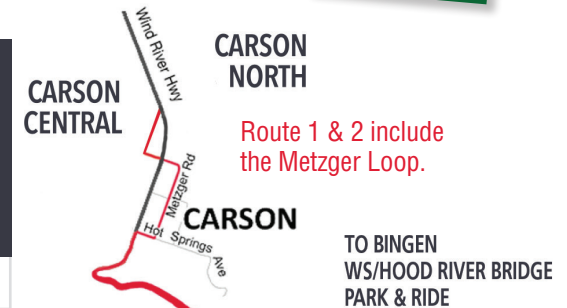

Bus Route 3—Stevenson/Vancouver/Cascade Locks/Carson/Bingen PM Times

Stevenson Central	Fisher's Landing Arrival	Fisher's Landing Departure	Cascade Locks	Stevenson Central	Carson North	Carson Central	Home Valley Store	White Salmon/HR Bridge P&R: Arrive	White Salmon/HR Bridge P&R: Depart	Home Valley Store	Carson North	Carson Central	Stevenson Central	Cascade Locks	Stevenson Central
12:00	12:50	1:00	1:45	1:57	2:07	2:12	2:20	2:40	2:50	3:10	3:18	3:23	3:33	3:45	3:57

OPEN TO THE GENERAL PUBLIC

Connects with C-TRAN & TriMet to the Portland-Vancouver Metro Area. Connects with Columbia Area Transit and Mt. Adams Transportation Service.

Use the **Gorge Transit Pass** for unlimited rides on all Gorge shuttles. Go to gorgetransit.com to purchase and to see all the places you can go!

Bus Route 3—Stevenson/Carson/Vancouver/Cascade Locks/Stevenson PM Times

Stevenson Central	Carson North	Carson Central	Stevenson Central	Hegewald Center	Cascade Locks	North Bonneville	Skamania Store	Salmon Falls Park & Ride	Washougal Park & Ride: Drop-off Only	Fisher's Landing Arrival	Fisher's Landing Departure	Washougal Park & Ride	Salmon Falls Park & Ride	Skamania Store	North Bonneville	Cascade Locks	Stevenson Central	Carson North	Carson Central	Stevenson Central
4:35	4:45	4:50	5:00	5:03	5:12	5:22	5:32	*RO	5:57	6:09	6:20	6:27	*RO	6:56	7:06	7:22	7:30	7:40	7:43	7:53

Route 1 & 2 include the Metzger Loop.

*RO=Request Only

(509) 427-3990

FARES

	Zone 1 Inside Skamania County	Zone 2 Outside Skamania County
10 & Under	FREE	FREE
11-17	\$0.50	\$1.00
18 & Up	\$1.00	\$2.00

CASH ONLY OR GORGE TRANSIT PASS