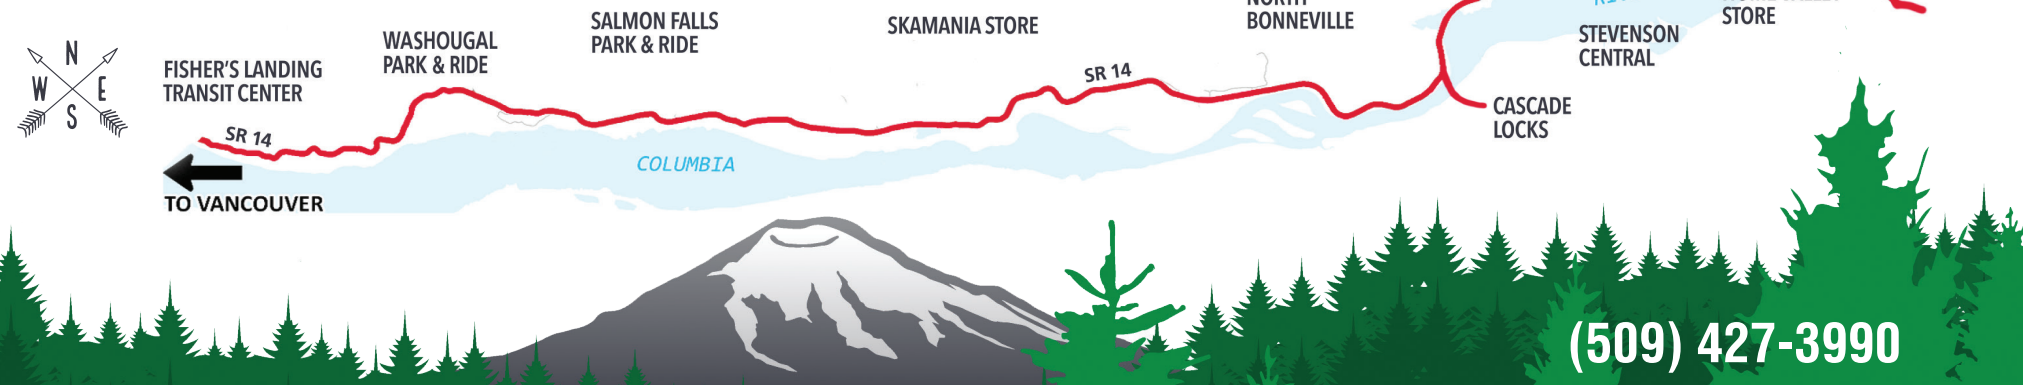

Stevenson Central	Fisher's Landing Arrival	Fisher's Landing Departure	Cascade Locks	Stevenson Central	Carson North	Carson Central	Home Valley Store	White Salmon/HR Bridge P&R: Arrive	White Salmon/HR Bridge P&R: Depart	Home Valley Store	Carson North	Carson Central	Stevenson Central	Cascade Locks	Stevenson Central
12:00	12:50	1:00	1:45	1:57	2:07	2:12	2:20	2:40	2:50	3:10	3:18	3:23	3:33	3:45	3:57

Autobus Ruta 3—Stevenson/Carson/Vancouver/Cascade Locks/Stevenson PM Times

Stevenson Central	Carson North	Carson Central	Stevenson Central	Hegewald Center	Cascade Locks	North Bonneville	Skamania Store	Salmon Falls Park & Ride	Washougal Park & Ride: Drop-off Only	Fisher's Landing Arrival	Fisher's Landing Departure	Washougal Park & Ride	Salmon Falls Park & Ride	Skamania Store	North Bonneville	Cascade Locks	Stevenson Central	Carson North	Carson Central	Stevenson Central
4:35	4:45	4:50	5:00	5:03	5:12	5:22	5:32	*SS	5:57	6:09	6:20	6:27	*SS	6:56	7:06	7:22	7:30	7:40	7:43	7:53

*S=Solicite esta parada al conductor.

CONECTÁNDOSE CON EL COLUMBIA GORGE Y MÁS ALLÁ

Conexiones con C-TRAN y TriMet en Portland y Vancouver. Conexiones con Columbia Area Transit y Mt. Adams Transportation Service en el Columbia Gorge.

El **Gorge Transit Pass** es un pase anual económico, válido en 4 proveedores de transporte público en el Gorge. Visite gorgetransit.com para obtener información.

(509) 427-3990