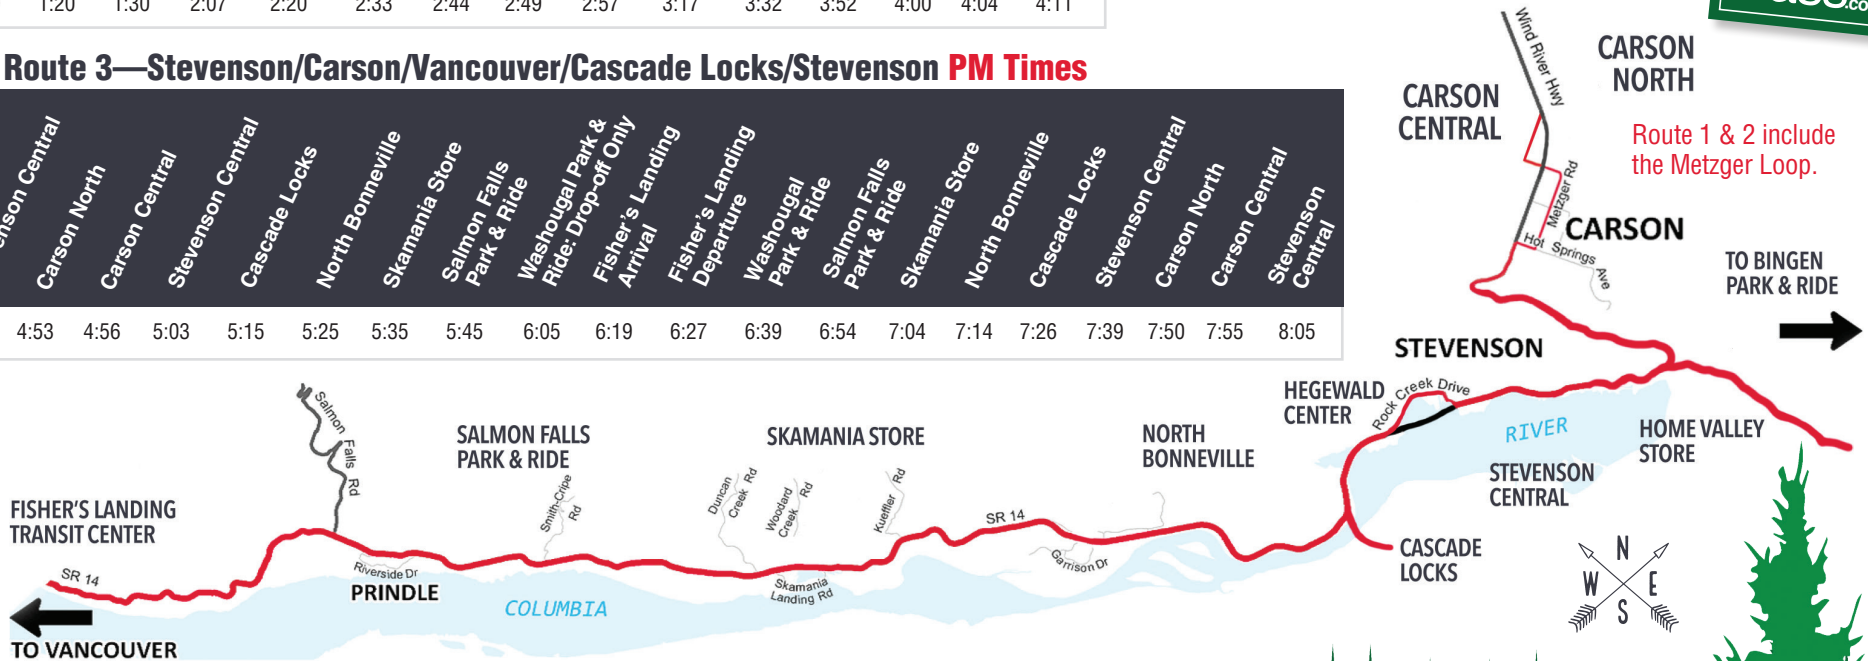

Bus Route 3—Stevenson/Vancouver/Cascade Locks/Carson/Bingen PM Times

Stevenson Central	Fisher's Landing Arrival	Fisher's Landing Departure	North Bonneville	Cascade Locks	Stevenson Central	Carson North	Carson Central	Home Valley Store	White Salmon/HR Bridge P&R: Arrive	White Salmon/HR Bridge P&R: Depart	Home Valley Store	Carson North	Carson Central	Stevenson Central
12:30	1:20	1:30	2:07	2:20	2:33	2:44	2:49	2:57	3:17	3:32	3:52	4:00	4:04	4:11

Bus Route 3—Stevenson/Carson/Vancouver/Cascade Locks/Stevenson PM Times

Stevenson Central	Carson North	Carson Central	Stevenson Central	Cascade Locks	North Bonneville	Skamania Store	Salmon Falls Park & Ride	Washougal Park & Ride	Fisher's Landing Arrival	Fisher's Landing Departure	Washougal Park & Ride	Salmon Falls Park & Ride	Skamania Store	North Bonneville	Cascade Locks	Stevenson Central	Carson North	Carson Central	Stevenson Central
4:44	4:53	4:56	5:03	5:15	5:25	5:35	5:45	6:05	6:19	6:27	6:39	6:54	7:04	7:14	7:26	7:39	7:50	7:55	8:05

OPEN TO THE GENERAL PUBLIC

Unaccompanied passengers under the age of 12 require an adult to call for pre-authorization before riding.

Allows linkage with C-TRAN & TriMet to access the Portland-Vancouver Metro Area.

(509) 427-3990