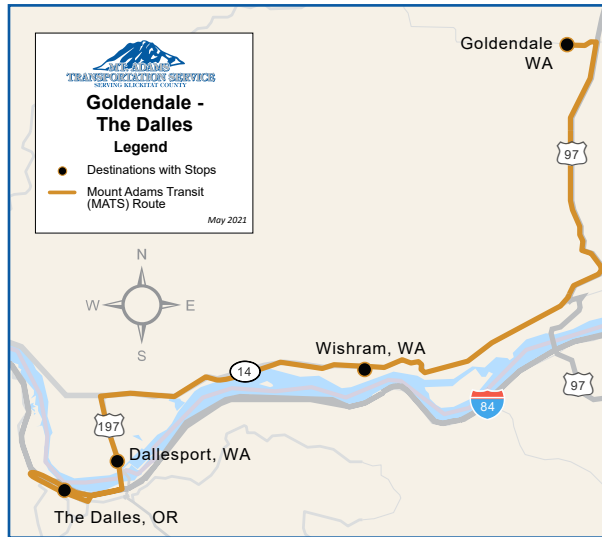

BUS STOP LOCATION

AM

PM

Federated Auto: Golden and Main, Goldendale	7:00	11:00	4:20
IGA: Roosevelt and Broadway, Goldendale	7:02	11:02	4:22
WWII Park: S. Wilber and Collins, Goldendale	7:06	11:06	4:26
Bible Baptist Church/Old Bowling Alley: S. Columbus and Nesbitt, Goldendale	7:09	11:09	4:29
McDonald's: E. Simcoe/Hwy. 97, Goldendale	7:11	11:11	4:31
Johnston and Main, Wishram	7:33	11:33	4:53
9270 Hwy. 14 Wishram Heights, Wishram	7:38	11:38	4:58
6th and Central, Dallesport	7:54	11:54	5:14
Water's Edge: Lone Pine Blvd., The Dalles	8:02	12:02	5:22
Goodwill: 8th and Cherry Heights, The Dalles	8:13	12:13	5:33
The Link/Greyhound Transit Center: 802 Chenoweth Loop Rd., The Dalles	A: 8:18 D: 8:28	A: 12:18 D: 12:28	A: 5:38 D: 5:48
Water's Edge: Lone Pine Blvd., The Dalles	8:37	12:37	5:57
6th and Central, Dallesport	8:45	12:45	6:10
9270 Hwy. 14 Wishram Heights, Wishram	9:01	1:01	6:26
Johnston and Main, Wishram	9:04	1:04	6:29
Chevron: E. Simcoe/Hwy. 97, Goldendale	9:25	1:25	6:50
Sinclair: Columbus and Nesbitt, Goldendale	9:28	1:28	6:53
IGA: Roosevelt and Broadway, Goldendale	9:31	1:31	6:56
WWII Park: Wilber and Collins, Goldendale	9:34	1:34	6:59
Mortuary: Golden and Main, Goldendale	9:36	1:36	7:01

**GOLDENDALE CITY ROUTE
BUS STOP LOCATIONS**

	AM		PM	
Golden and Main	10:00	1:45	2:30	3:15
S. Washington and Collins	10:02	1:47	2:32	3:17
S. Columbus and Collins	10:04	1:49	2:34	3:19
S. Columbus and Nesbitt	10:06	1:51	2:36	3:21
S. Columbus and E. 21st St.	10:10	1:55	2:40	3:25
S. Columbus and Golden Ridge Dr.	10:12	1:57	2:42	3:27
E. Simcoe Dr. and Schuster Ave.	10:13	1:58	2:43	3:28
E. Simcoe and S. Roosevelt Ave.	10:14	1:59	2:44	3:29
E. Collins Dr. and Sanders Way	10:17	2:02	2:47	3:32
N. Roosevelt and E. Broadway	10:18	2:03	2:48	3:33
E. Broadway 76 Station	10:20	2:05	2:50	3:35
N. King Ave. and NE 3rd St.	10:24	2:09	2:54	3:39
E. Main St. and N. Columbus	10:27	2:12	2:57	3:42