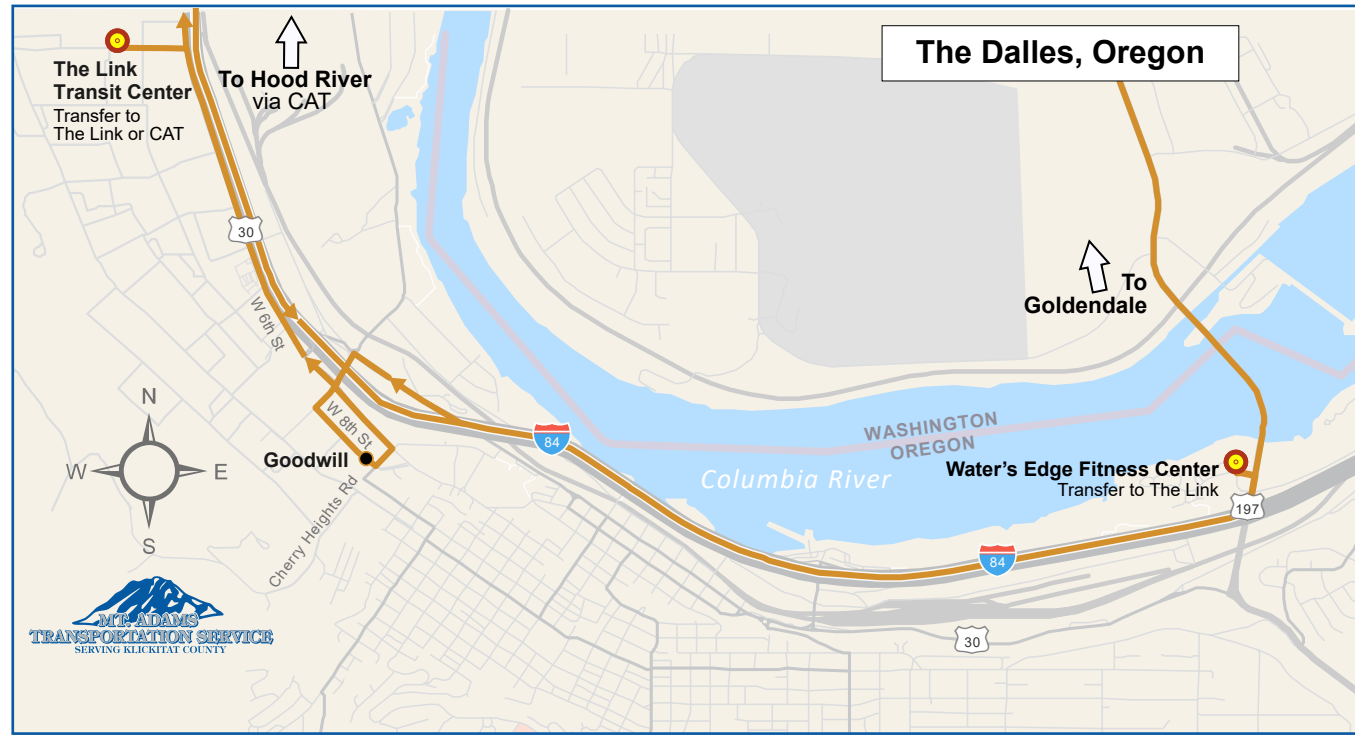

BUS STOP LOCATION

AM

PM

Federated Auto: Golden and Main, Goldendale	7:00	11:00	4:20
IGA: Roosevelt and Broadway, Goldendale	7:02	11:02	4:22
WWII Park: S. Wilber and Collins, Goldendale	7:06	11:06	4:26
Bible Baptist Church/Old Bowling Alley: S. Columbus and Nesbitt, Goldendale	7:09	11:09	4:29
McDonald's: E. Simcoe/Hwy. 97, Goldendale	7:11	11:11	4:31
Johnston and Main, Wishram	7:33	11:33	4:53
9270 Hwy. 14 Wishram Heights, Wishram	7:38	11:38	4:58
6th and Central, Dallesport	7:54	11:54	5:14
Water's Edge: Lone Pine Blvd., The Dalles	8:02	12:02	5:22
Goodwill: 8th and Cherry Heights, The Dalles	8:13	12:13	5:33
The Link/Greyhound Transit Center: 802 Chenoweth Loop Rd., The Dalles	A: 8:18 D: 8:28	A: 12:18 D: 12:28	A: 5:38 D: 5:48
Water's Edge: Lone Pine Blvd., The Dalles	8:37	12:37	5:57
6th and Central, Dallesport	8:45	12:45	6:10
9270 Hwy. 14 Wishram Heights, Wishram	9:01	1:01	6:26
Johnston and Main, Wishram	9:04	1:04	6:29
Chevron: E. Simcoe/Hwy. 97, Goldendale	9:25	1:25	6:50
Sinclair: Columbus and Nesbitt, Goldendale	9:28	1:28	6:53
IGA: Roosevelt and Broadway, Goldendale	9:31	1:31	6:56
WWII Park: Wilber and Collins, Goldendale	9:34	1:34	6:59
Mortuary: Golden and Main, Goldendale	9:36	1:36	7:01

**GOLDENDALE CITY ROUTE
BUS STOP LOCATIONS**

	AM		PM	
Golden and Main	10:00	1:45	2:30	3:15
S. Washington and Collins	10:02	1:47	2:32	3:17
S. Columbus and Collins	10:04	1:49	2:34	3:19
S. Columbus and Nesbitt	10:06	1:51	2:36	3:21
S. Columbus and E. 21st St.	10:10	1:55	2:40	3:25
S. Columbus and Golden Ridge Dr.	10:12	1:57	2:42	3:27
E. Simcoe Dr. and Schuster Ave.	10:13	1:58	2:43	3:28
E. Simcoe and S. Roosevelt Ave.	10:14	1:59	2:44	3:29
E. Collins Dr. and Sanders Way	10:17	2:02	2:47	3:32
N. Roosevelt and E. Broadway	10:18	2:03	2:48	3:33
E. Broadway 76 Station	10:20	2:05	2:50	3:35
N. King Ave. and NE 3rd St.	10:24	2:09	2:54	3:39
E. Main St. and N. Columbus	10:27	2:12	2:57	3:42